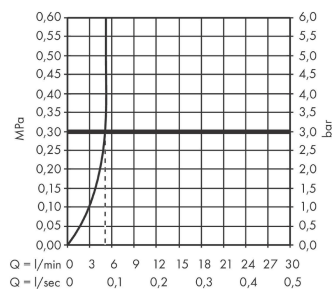

Finoris
Single lever basin mixer 110 with push-open waste set
 Surfaces: **Matt Black** Article Number: **76023670**

Description

product features

- consists of: single lever basin mixer, waste set
- ComfortZone 110
- projection 139 mm
- spray type: laminar spray
- maximum flow rate at 3 bar: 5 l/min
- ceramic cartridge
- temperature limitation adjustable
- suitable for continuous flow water heaters
- push-open waste set G 1¼
- material waste set: metal
- connection type: G ¾ connections
- connection dimension: DN15

Technology

Design awards

reddot winner 2021

Product image

Scale drawing

Flowchart

Finoris
Single lever basin mixer 110 with push-open waste set
 Surfaces: **Matt Black** Article Number: **76023670**

Exploded Drawing