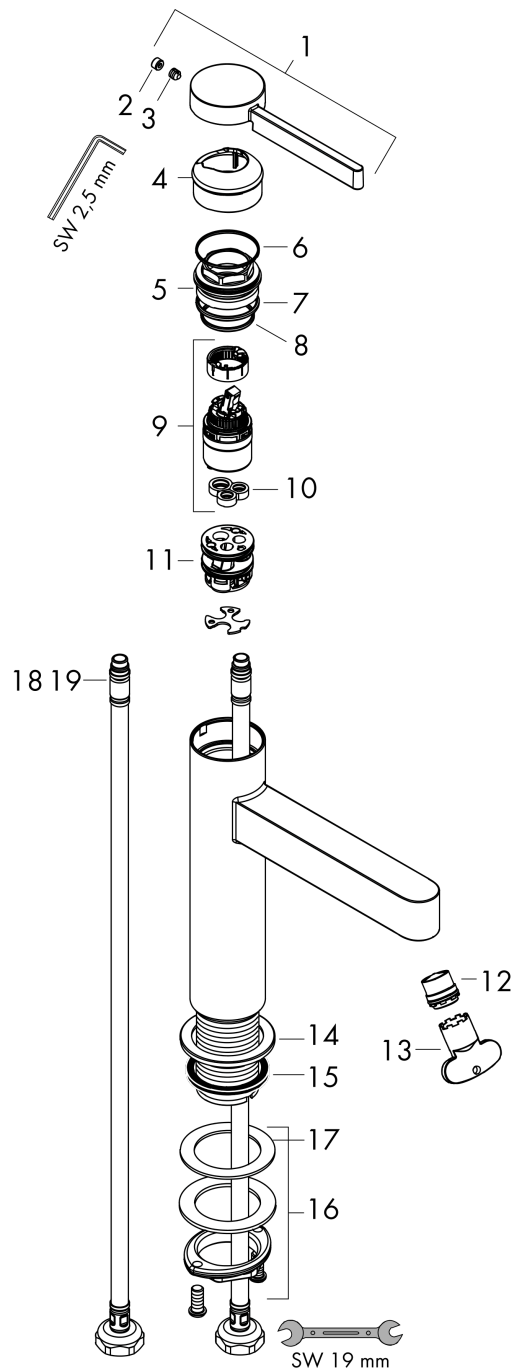

Finoris
Single lever basin mixer 110 with push-open waste set
 Surfaces: **Matt Black** Article Number: **76023670**

Description

product features

- consists of: single lever basin mixer, waste set
- ComfortZone 110
- projection 139 mm
- spray type: laminar spray
- maximum flow rate at 3 bar: 5 l/min
- ceramic cartridge
- temperature limitation adjustable
- suitable for continuous flow water heaters
- push-open waste set G 1¼
- material waste set: metal
- connection type: G ¾ connections
- connection dimension: DN15

Technology

Design awards

reddot winner 2021

Product image

Scale drawing

Flowchart

Finoris
Single lever basin mixer 110 with push-open waste set
 Surfaces: **Matt Black** Article Number: **76023670**

Exploded Drawing

Year of production: >06/21

Finoris
Single lever basin mixer 110 with push-open waste set
 Surfaces: **Matt Black** Article Number: **76023670**

Spare part list

Year of production: >06/21

Pos.	Description	Article Number	Price	PU
1	handle	94266670	-	1
2	screw cover	93735460	-	1
3	hollow set screw M5x5	98446000	-	1
4	flange	93737670	-	1
5	nut	92926000	-	1
6	O-ring 30x1,5	98433000	-	1
7	O-ring 29x2	98391000	-	1
8	O-ring 25x1,5	98146000	-	1
9	cartridge, assy	93760000	-	1
10	seal	93383000	-	1
11	adapter for cartridge	98866000	-	1
12	spray former	93973000	-	1
13	special tool	98987000	-	1
14	escutcheon	94265670	-	1
15	flat seal	98749000	-	1
16	fixing set (Ø 32)	13961000	-	1
17	lever collar	97548000	-	1
18	connection hose 600 mm M8x0,75 G3/8	96556000	-	1
19	O-ring 6,6x1,6	93019000	-	1
a	push-open waste set	50100670	-	1
b	fixation extension 35 mm	13898000	-	1