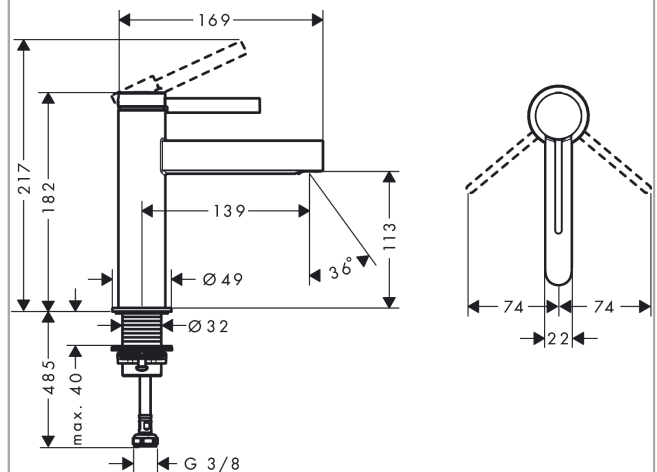

Finoris
Single lever basin mixer 110 with push-open waste set
 Surfaces: **Matt Black** Article Number: **76023670**

Description

product features

- consists of: single lever basin mixer, waste set
- ComfortZone 110
- projection 139 mm
- spray type: laminar spray
- maximum flow rate at 3 bar: 5 l/min
- ceramic cartridge
- temperature limitation adjustable
- suitable for continuous flow water heaters
- push-open waste set G 1¼
- material waste set: metal
- connection type: G ¾ connections
- connection dimension: DN15

Technology

Design awards

reddot winner 2021

Product image

Scale drawing

Flowchart

Finoris
Single lever basin mixer 110 with push-open waste set
 Surfaces: **Matt Black** Article Number: **76023670**

Exploded Drawing

Year of production: >06/21

Finoris
Single lever basin mixer 110 with push-open waste set
 Surfaces: **Matt Black** Article Number: **76023670**

Spare part list

Year of production: >06/21

Pos.	Description	Article Number	Price	PU
1	handle	94266670	-	1
2	screw cover	93735460	-	1
3	hollow set screw M5x5	98446000	-	1
4	flange	93737670	-	1
5	nut	92926000	-	1
6	O-ring 30x1,5	98433000	-	1
7	O-ring 29x2	98391000	-	1
8	O-ring 25x1,5	98146000	-	1
9	cartridge, assy	93760000	-	1
10	seal	93383000	-	1
11	adapter for cartridge	98866000	-	1
12	spray former	93973000	-	1
13	special tool	98987000	-	1
14	escutcheon	94265670	-	1
15	flat seal	98749000	-	1
16	fixing set (Ø 32)	13961000	-	1
17	lever collar	97548000	-	1
18	connection hose 600 mm M8x0,75 G3/8	96556000	-	1
19	O-ring 6,6x1,6	93019000	-	1
a	push-open waste set	50100670	-	1
b	fixation extension 35 mm	13898000	-	1